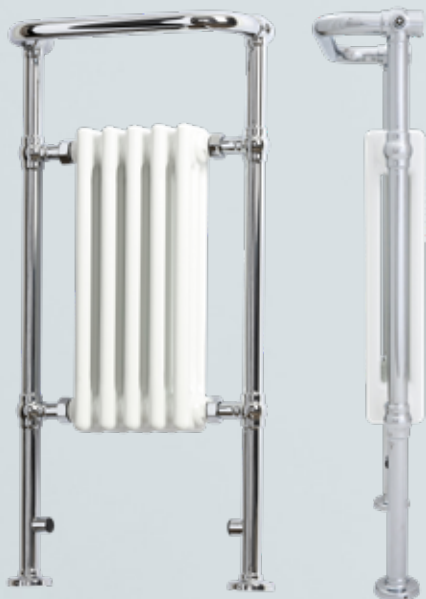

HERITAGE ROMA

Product Code **T50**

HERITAGE INCA

Product Code **T49**

PRODUCT	PRODUCT CODE	HEIGHT (mm)	WIDTH (mm)	C/C (mm)	W/C (mm)	BTU/DT60	WATT	RPP
Aztec	T48	940	350	275	100	1643	482	£308
Roma	T50	952	686	610	100	4171	1223	£373
Inca	T49	940	500	425	100	2907	853	£340