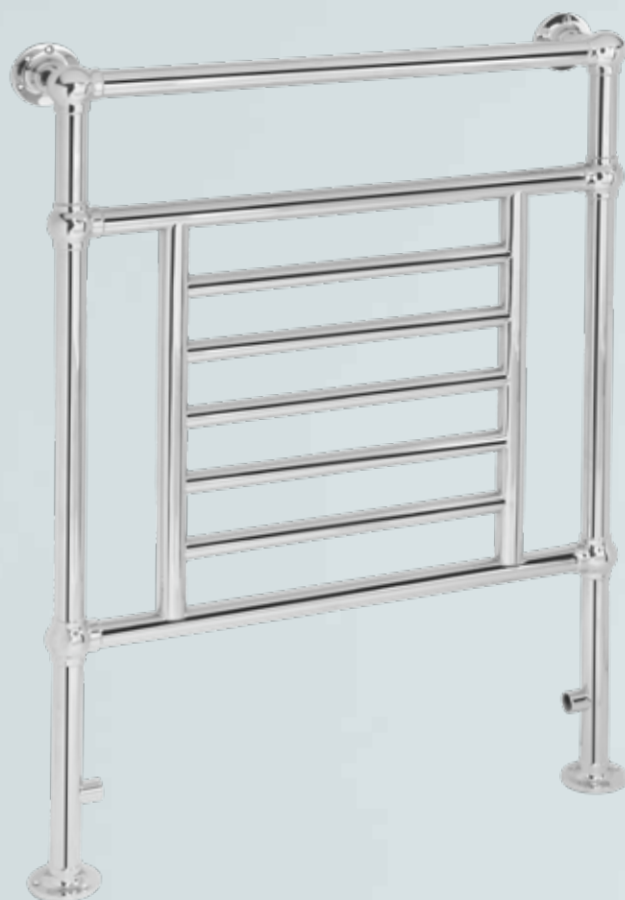

The Recommended Retail Price (RRP) are inclusive of VAT.

TRADITIONAL RADIATORS

HERITAGE MAYA

Product Code **T51**

HERITAGE LYDIA

Product Code **T52**

PRODUCT	PRODUCT CODE	HEIGHT (mm)	WIDTH (mm)	C/C (mm)	W/C (mm)	BTU/DT60	WATT	RPP
Maya	T51	952	686	610	135	1138	334	£875
Lydia	T52	952	686	610	125	1643	482	£810