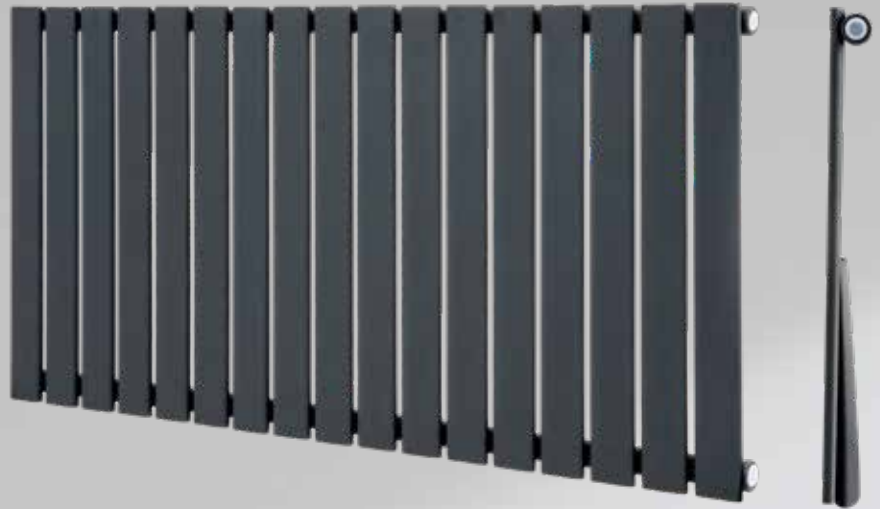

ATMOSPHERE
GEMINI

Product Code **Q28**

Flat Profile | Single | Horizontal | Anthracite

PRODUCT NAME	PRODUCT CODE	HEIGHT (mm)	WIDTH (mm)	C/C (mm)	W/C (mm)	BTU/DT60	WATT	RPP
Gemini	Q28	600	984	984	44	2979	874	£315
Gemini	Q28	600	1212	1212	44	3669	1076	£377

The Recommended Retail Price (RRP) are inclusive of VAT.