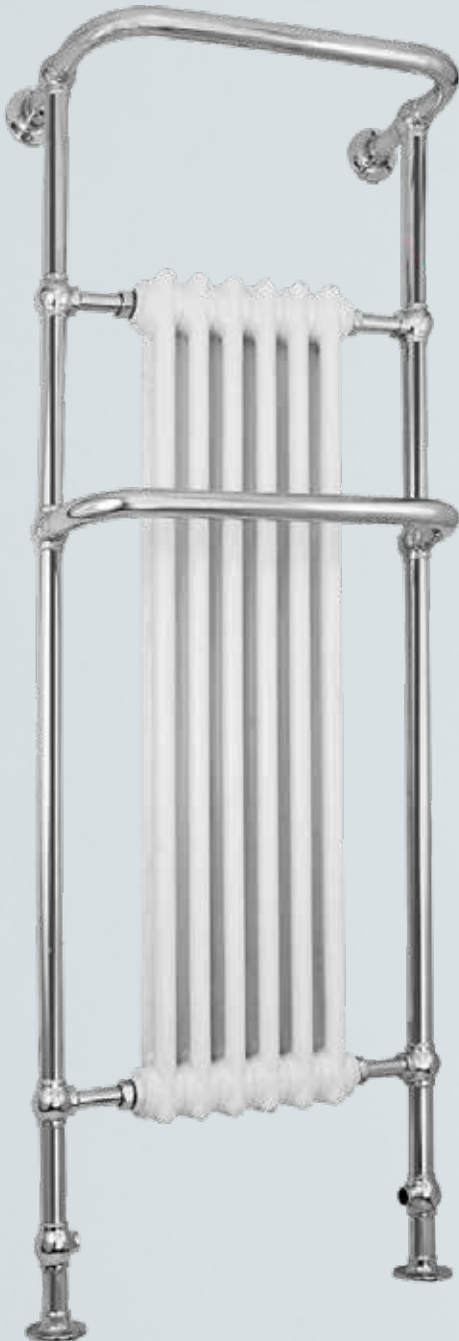

HERITAGE
TUWANA

Product Code **T54**

HERITAGE
AKSUM

Product Code **T55**